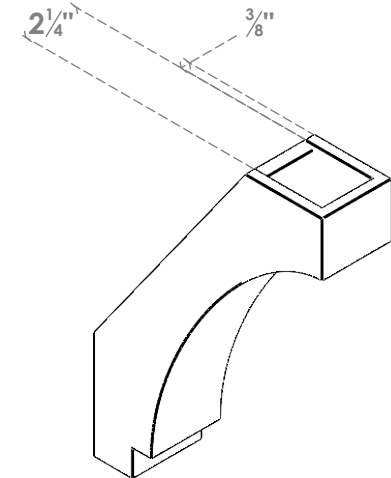

ITEM NUMBER: BRCPO030X10000X14000IMP

3"W X 10"D X 14"H IMPERIAL ARCHITECTURAL GRADE PVC OPEN BRACE

SIDE PROFILE

FRONT PROFILE

ISOMETRIC

EKENA MILLWORK
2300 WEST MAIN ST.
CLARKSVILLE, TX 75426
TOLL FREE: 866-607-0453
WWW.EKENAMILLWORK.COM