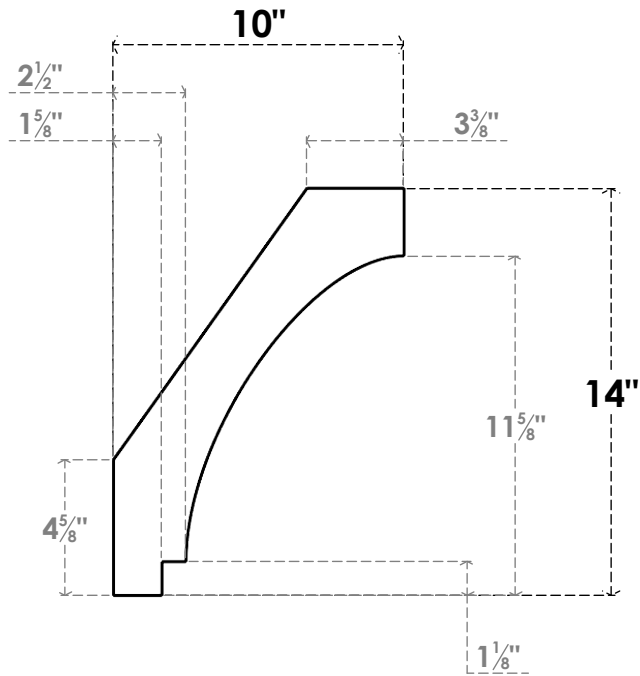

ITEM NUMBER: BRCPO030X10000X14000IMP

3"W X 10"D X 14"H IMPERIAL ARCHITECTURAL GRADE PVC OPEN BRACE

SIDE PROFILE

FRONT PROFILE

ISOMETRIC

EKENA MILLWORK
2300 WEST MAIN ST.
CLARKSVILLE, TX 75426
TOLL FREE: 866-607-0453
WWW.EKENAMILLWORK.COM