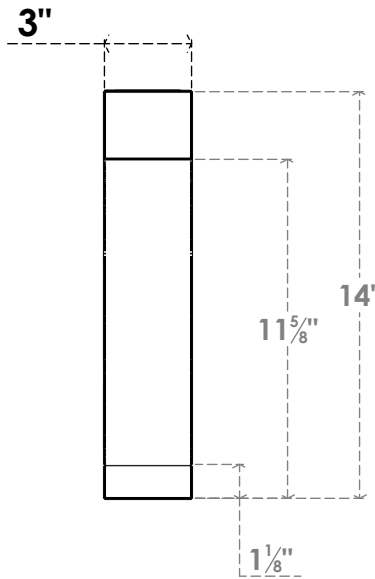

ITEM NUMBER: BRCPO030X10000X14000IMP

3"W X 10"D X 14"H IMPERIAL ARCHITECTURAL GRADE PVC OPEN BRACE

SIDE PROFILE

FRONT PROFILE

ISOMETRIC

EKENA MILLWORK
2300 WEST MAIN ST.
CLARKSVILLE, TX 75426
TOLL FREE: 866-607-0453
WWW.EKENAMILLWORK.COM

NOTES

1. INSTALLATION TO BE COMPLETED IN ACCORDANCE WITH MANUFACTURER'S SPECIFICATIONS.
2. DRAWING MAY NOT BE TO SCALE
3. THIS DRAWING IS INTENDED FOR DESIGN AND PLANNING PURPOSES ONLY.
4. ALL INFORMATION CONTAINED HEREIN WAS CURRENT AT THE TIME OF DEVELOPMENT BUT MUST BE REVIEWED AND APPROVED BY THE PRODUCT MANUFACTURER TO BE CONSIDERED ACCURATE.
5. ARCHITECTURAL GRADE PVC PRODUCTS ARE MADE FROM EXPANDED CELLULAR PVC AND COME NATURALLY WHITE BUT MAY BE PAINTED